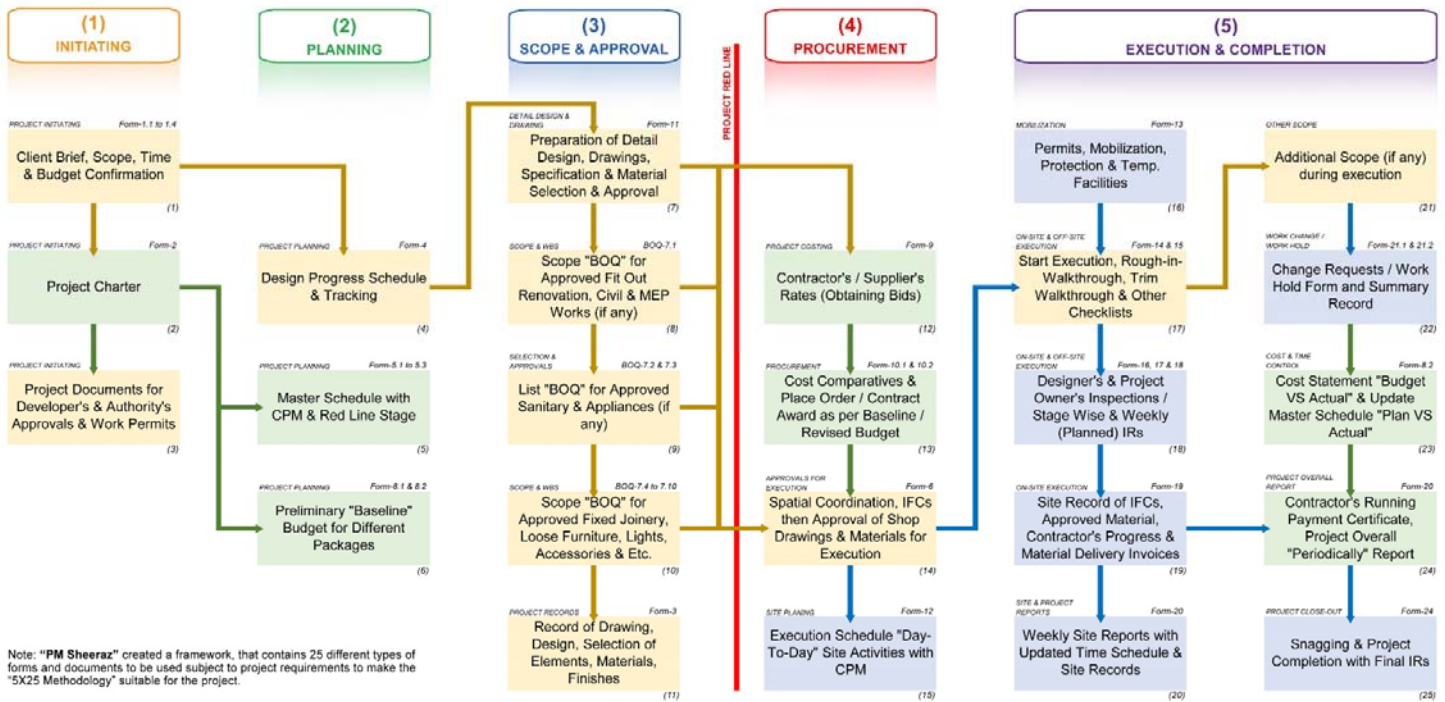

5 x 25 Methodology

For Design-Build Procurement Route

Innovated by **PM Sheeraz**

Owners Increasingly Rely on Design-Build to Leverage Industry Expertise to Deliver Projects Successfully.

But!

One of the Most Significant Decisions the Owner Needs to Make is Selecting a Design-Build Team.

For this Significant Decision, PM Sheeraz and his Professional Team are here;

To Make Your Life Easier!

You are an end-user client or professional design consultants;

Contact to PM Sheeraz