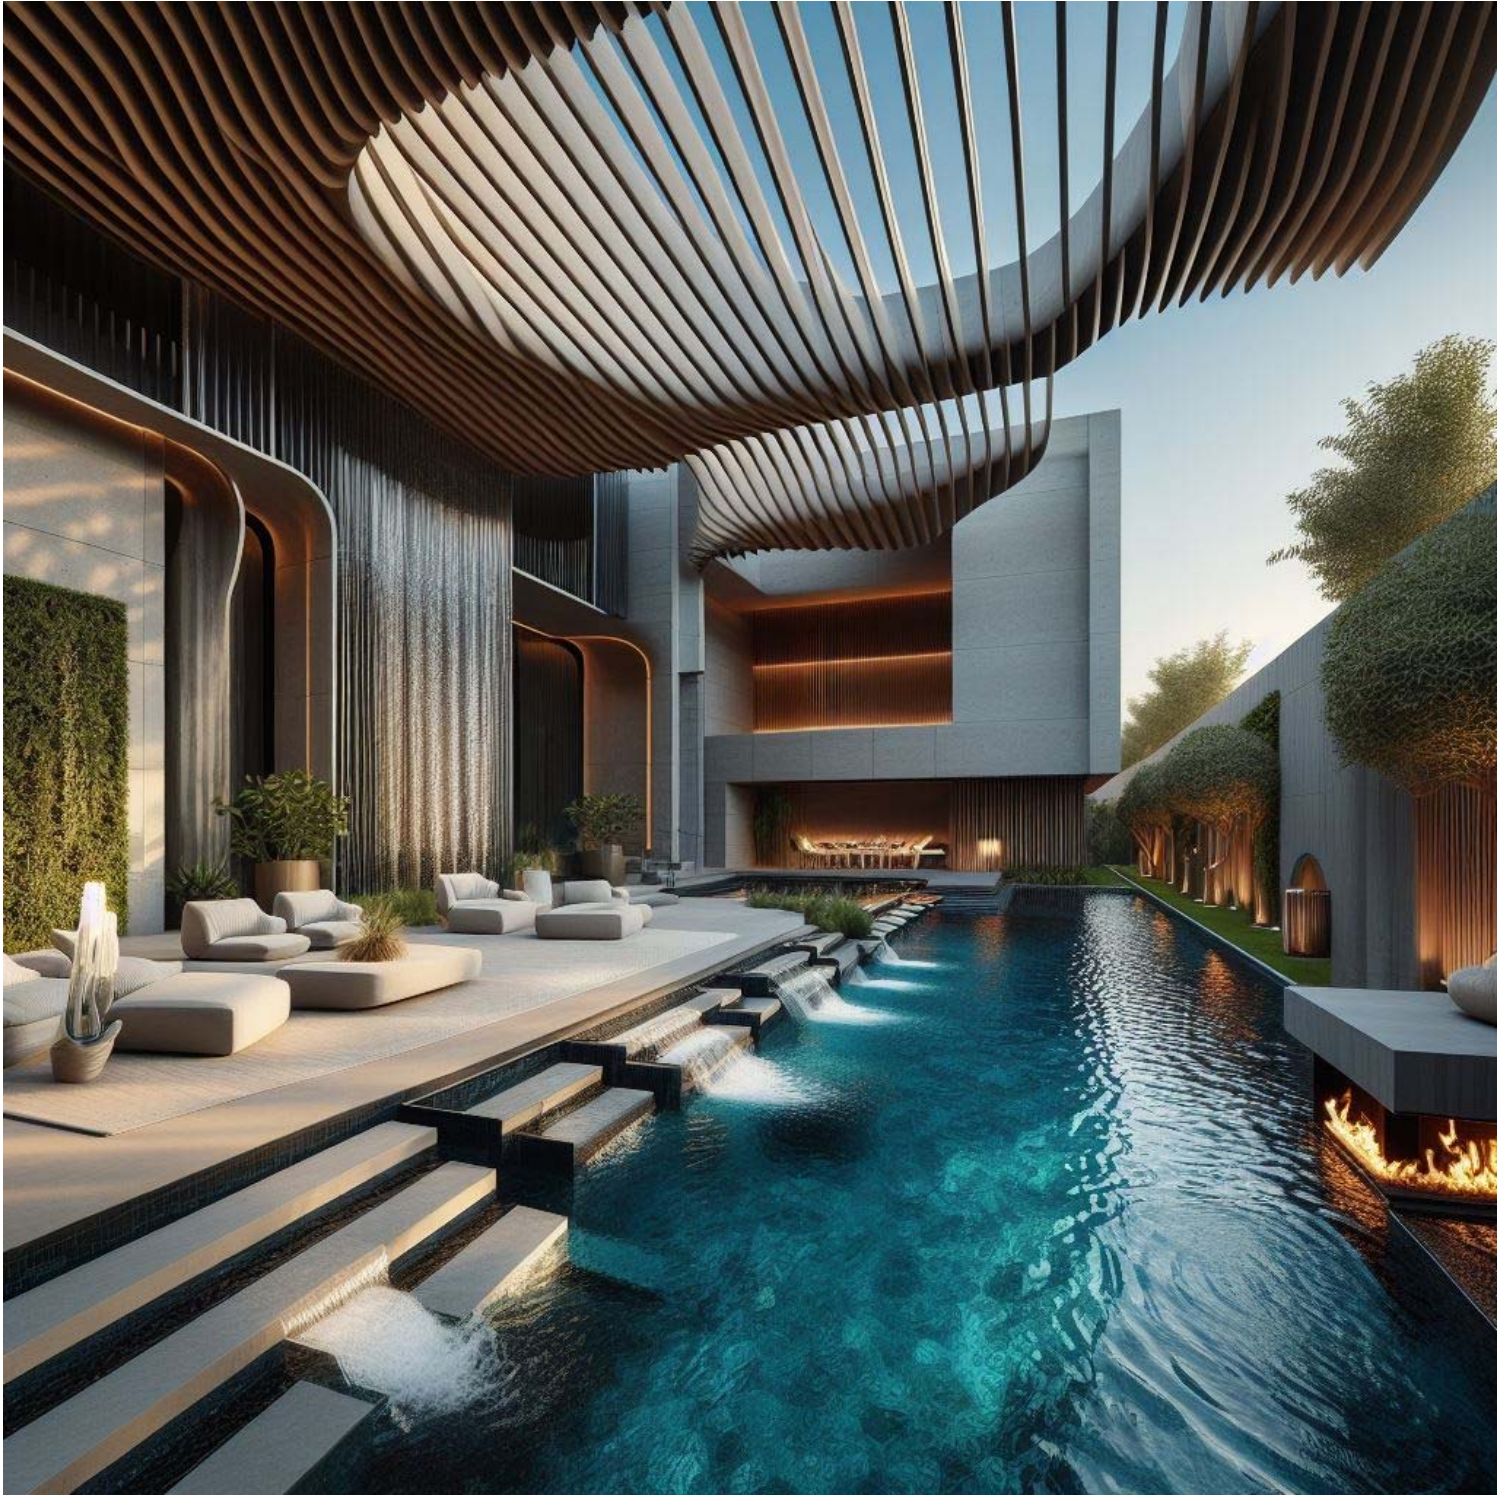

Note: This is Computer-Generated Design by **Sheeraz IDCON**, if you like, contact **(+971 56 824 3266)** for Design, Execution, and Procurement Services.

Immerse Yourself in a Tranquil Oasis of Nature and Warmth with a Picturesque Outdoor Landscape Featuring a Serene Waterbody and Inviting Fireplace.